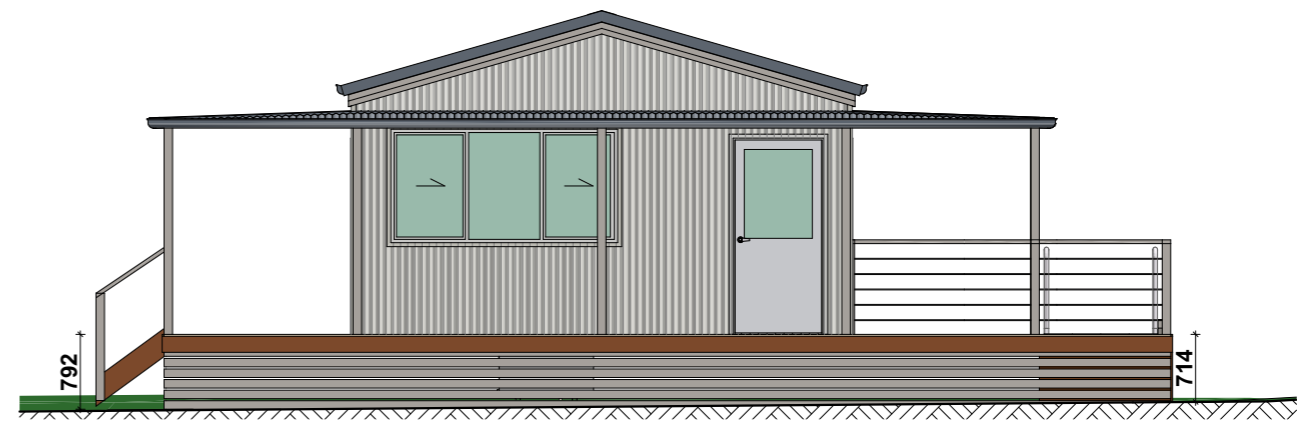

E-01 South elevation
1:80

E-02 East elevation
1:80

E-03 West elevation
1:80

E-04 North elevation
1:80

glazing schedule			
windo no.	W1	W2	W3
type	Sliding Window	Sliding Window	Sliding Window
glazing	Clear Glass	Obsc. Glass	Clear Glass
height	1,800	900	1,200
width	1,800	600	2,400
qty	5	2	1
ext view			