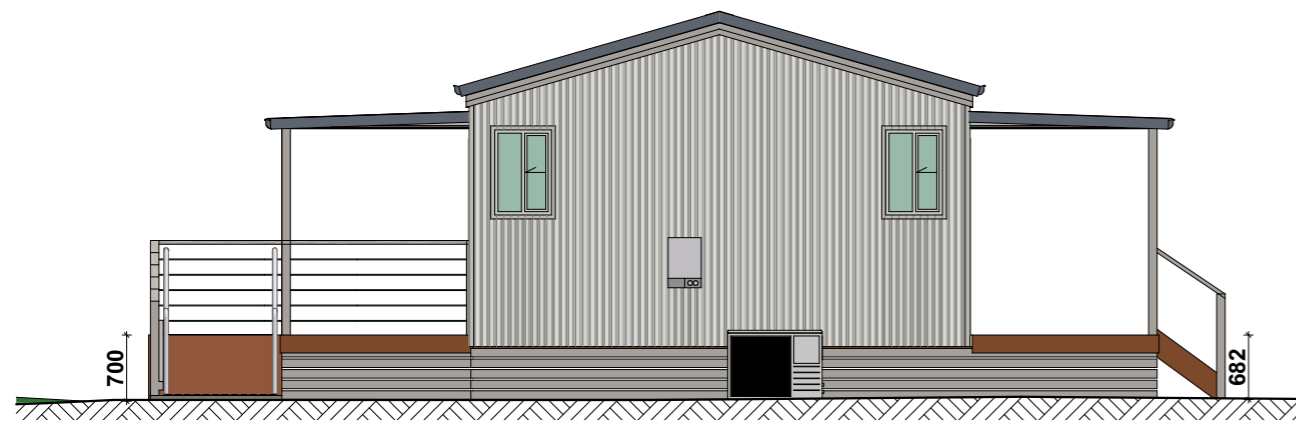

E-01 South elevation
1:80

E-02 East elevation
1:80

E-03 West elevation
1:80

E-04 North elevation
1:80

glazing schedule			
windo no.	W1	W2	W3
type	Sliding Window	Sliding Window	Sliding Window
glazing	Clear Glass	Obsc. Glass	Clear Glass
height	1,800	900	1,200
width	1,800	600	2,400
qty	5	2	1
ext view			