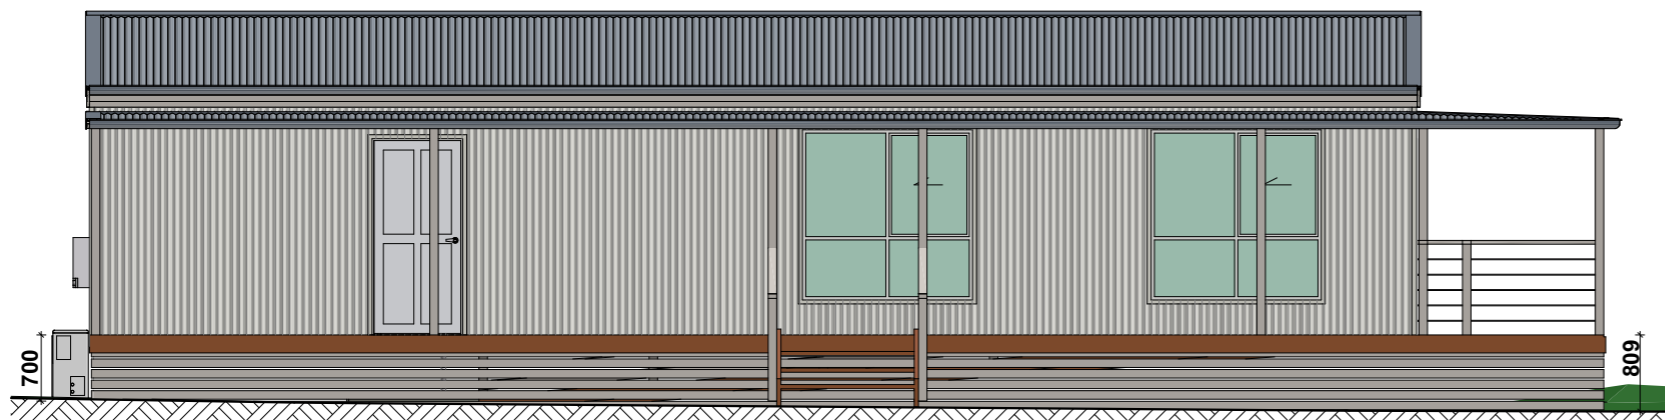

E-01 South elevation
1:80

E-02 East elevation
1:80

E-03 West elevation
1:80

E-04 North elevation
1:80

glazing schedule			
windo no.	W1	W2	W3
type	Sliding Window	Sliding Window	Sliding Window
glazing	Clear Glass	Obsc. Glass	Clear Glass
height	1,800	900	1,200
width	1,800	600	2,400
qty	5	2	1
ext view			