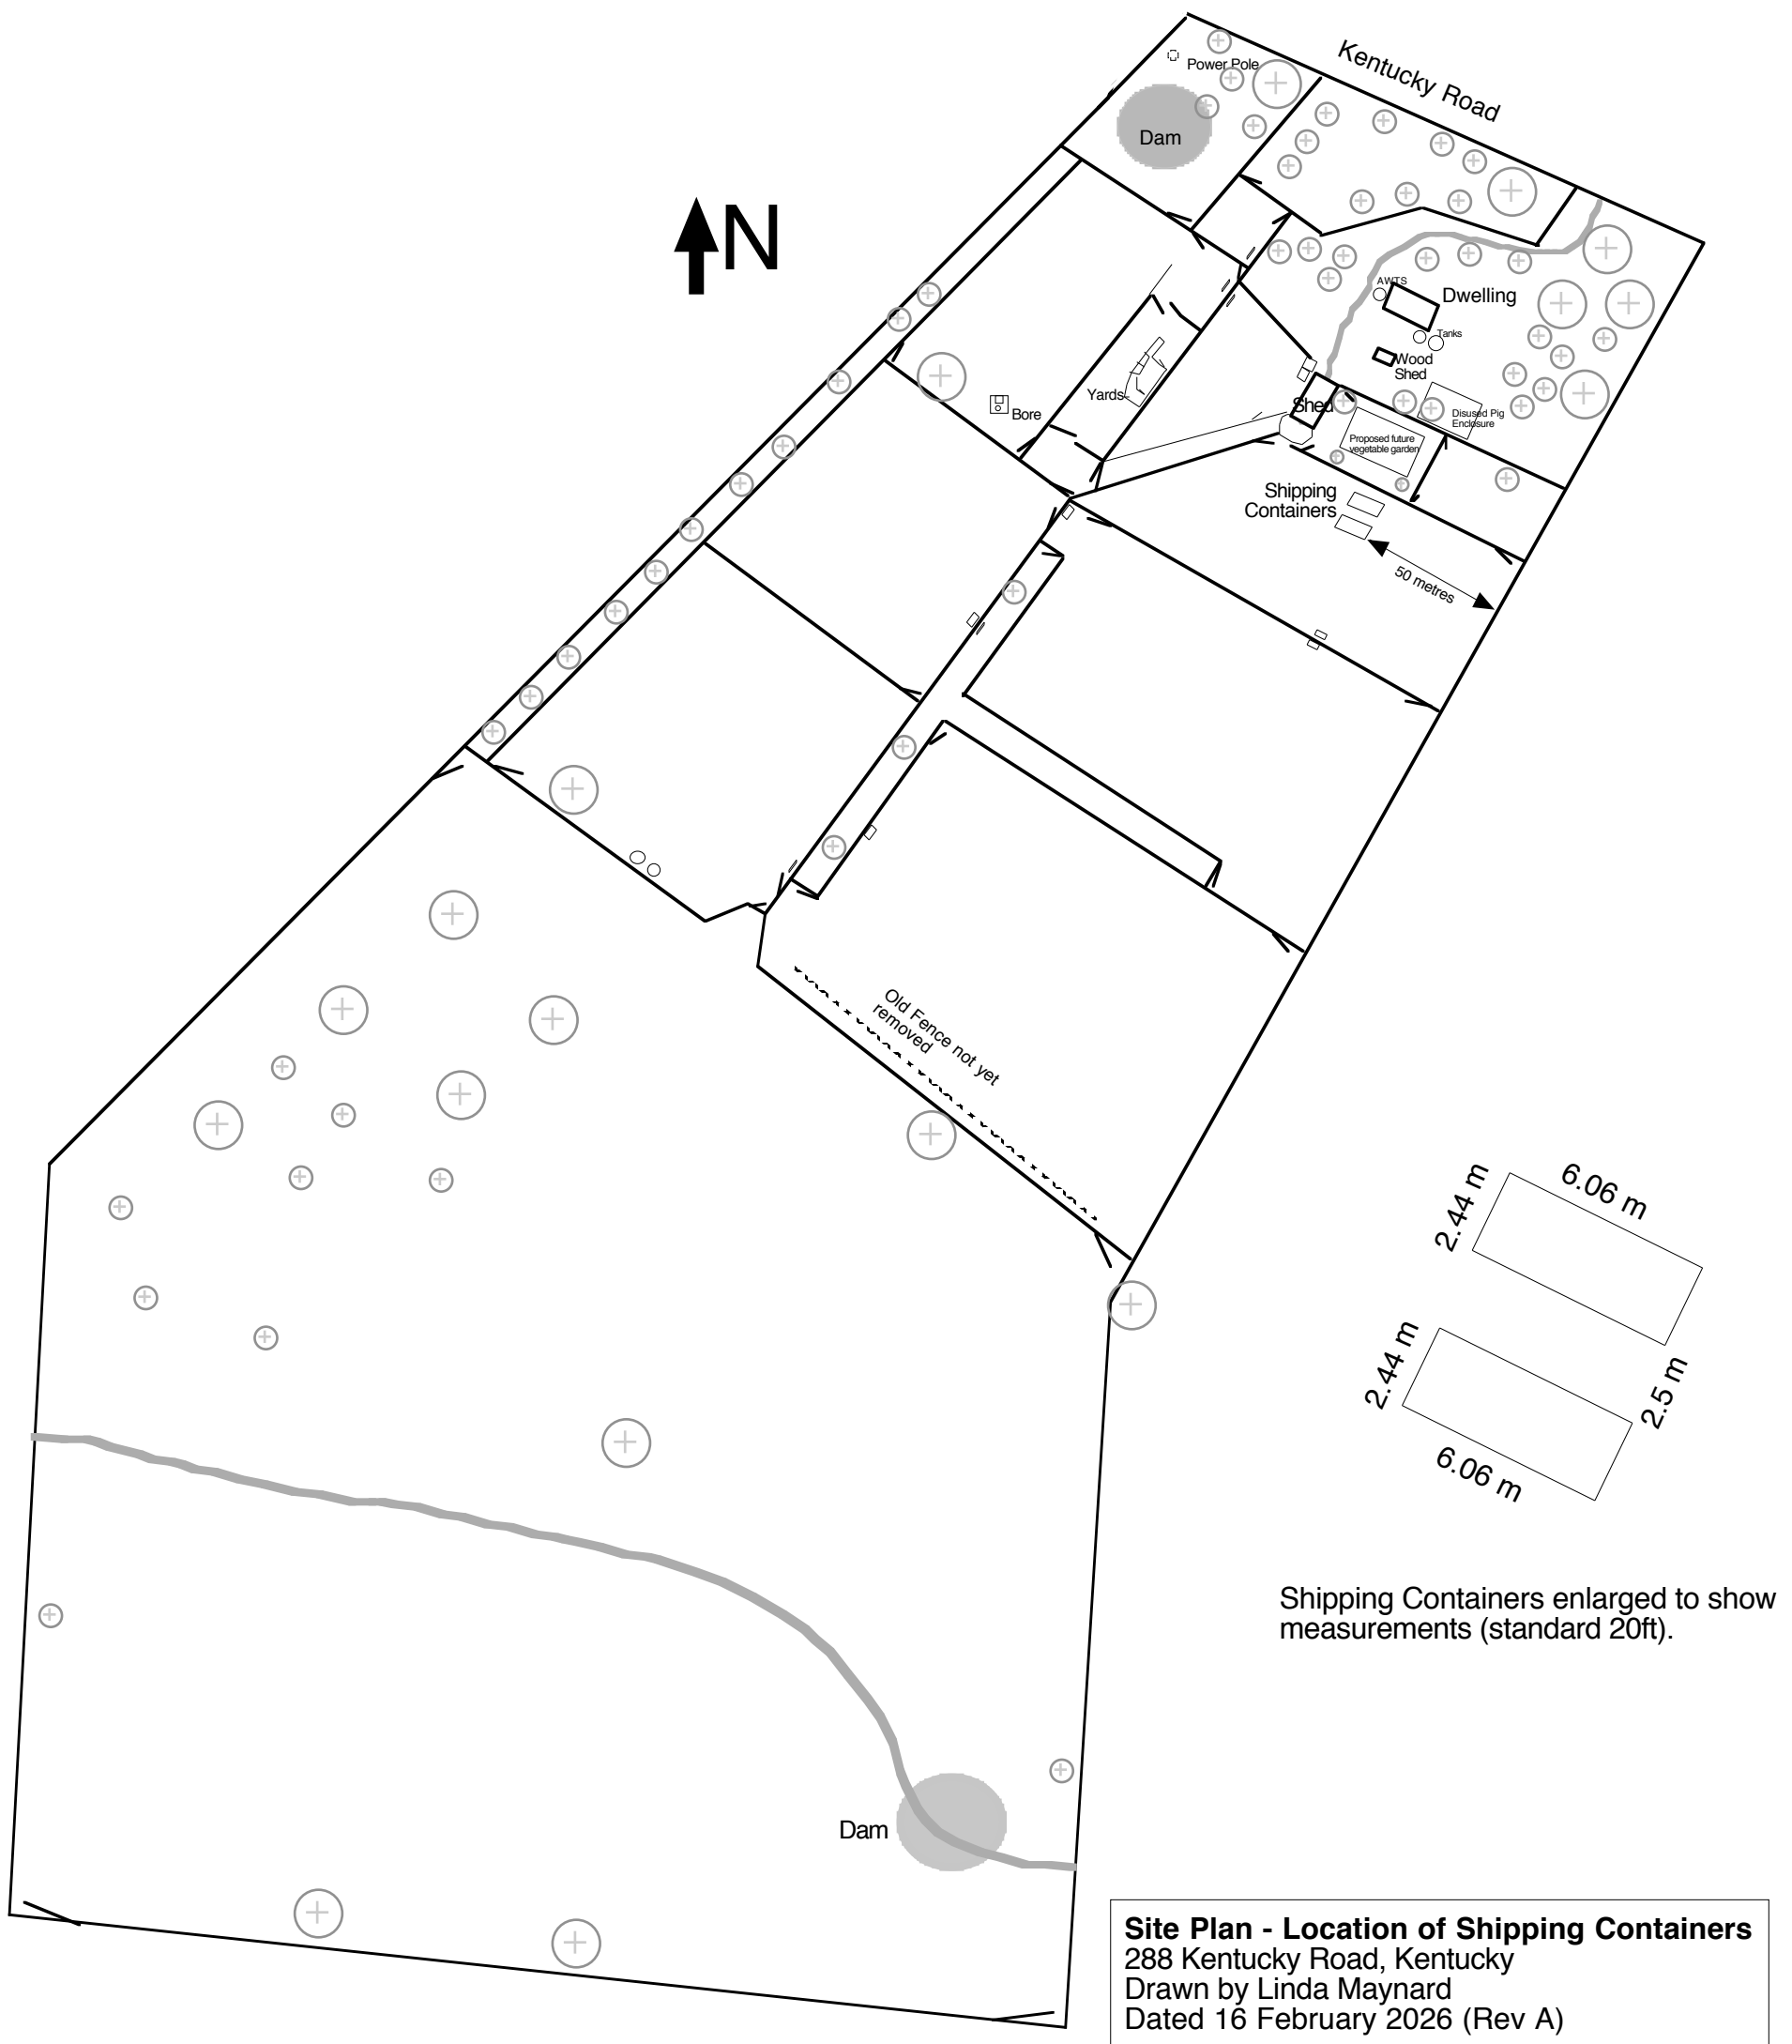

Site Plan

288 Kentucky Road, Kentucky

Site Plan - Location of Shipping Containers
288 Kentucky Road, Kentucky
Drawn by Linda Maynard
Dated 16 February 2026 (Rev A)