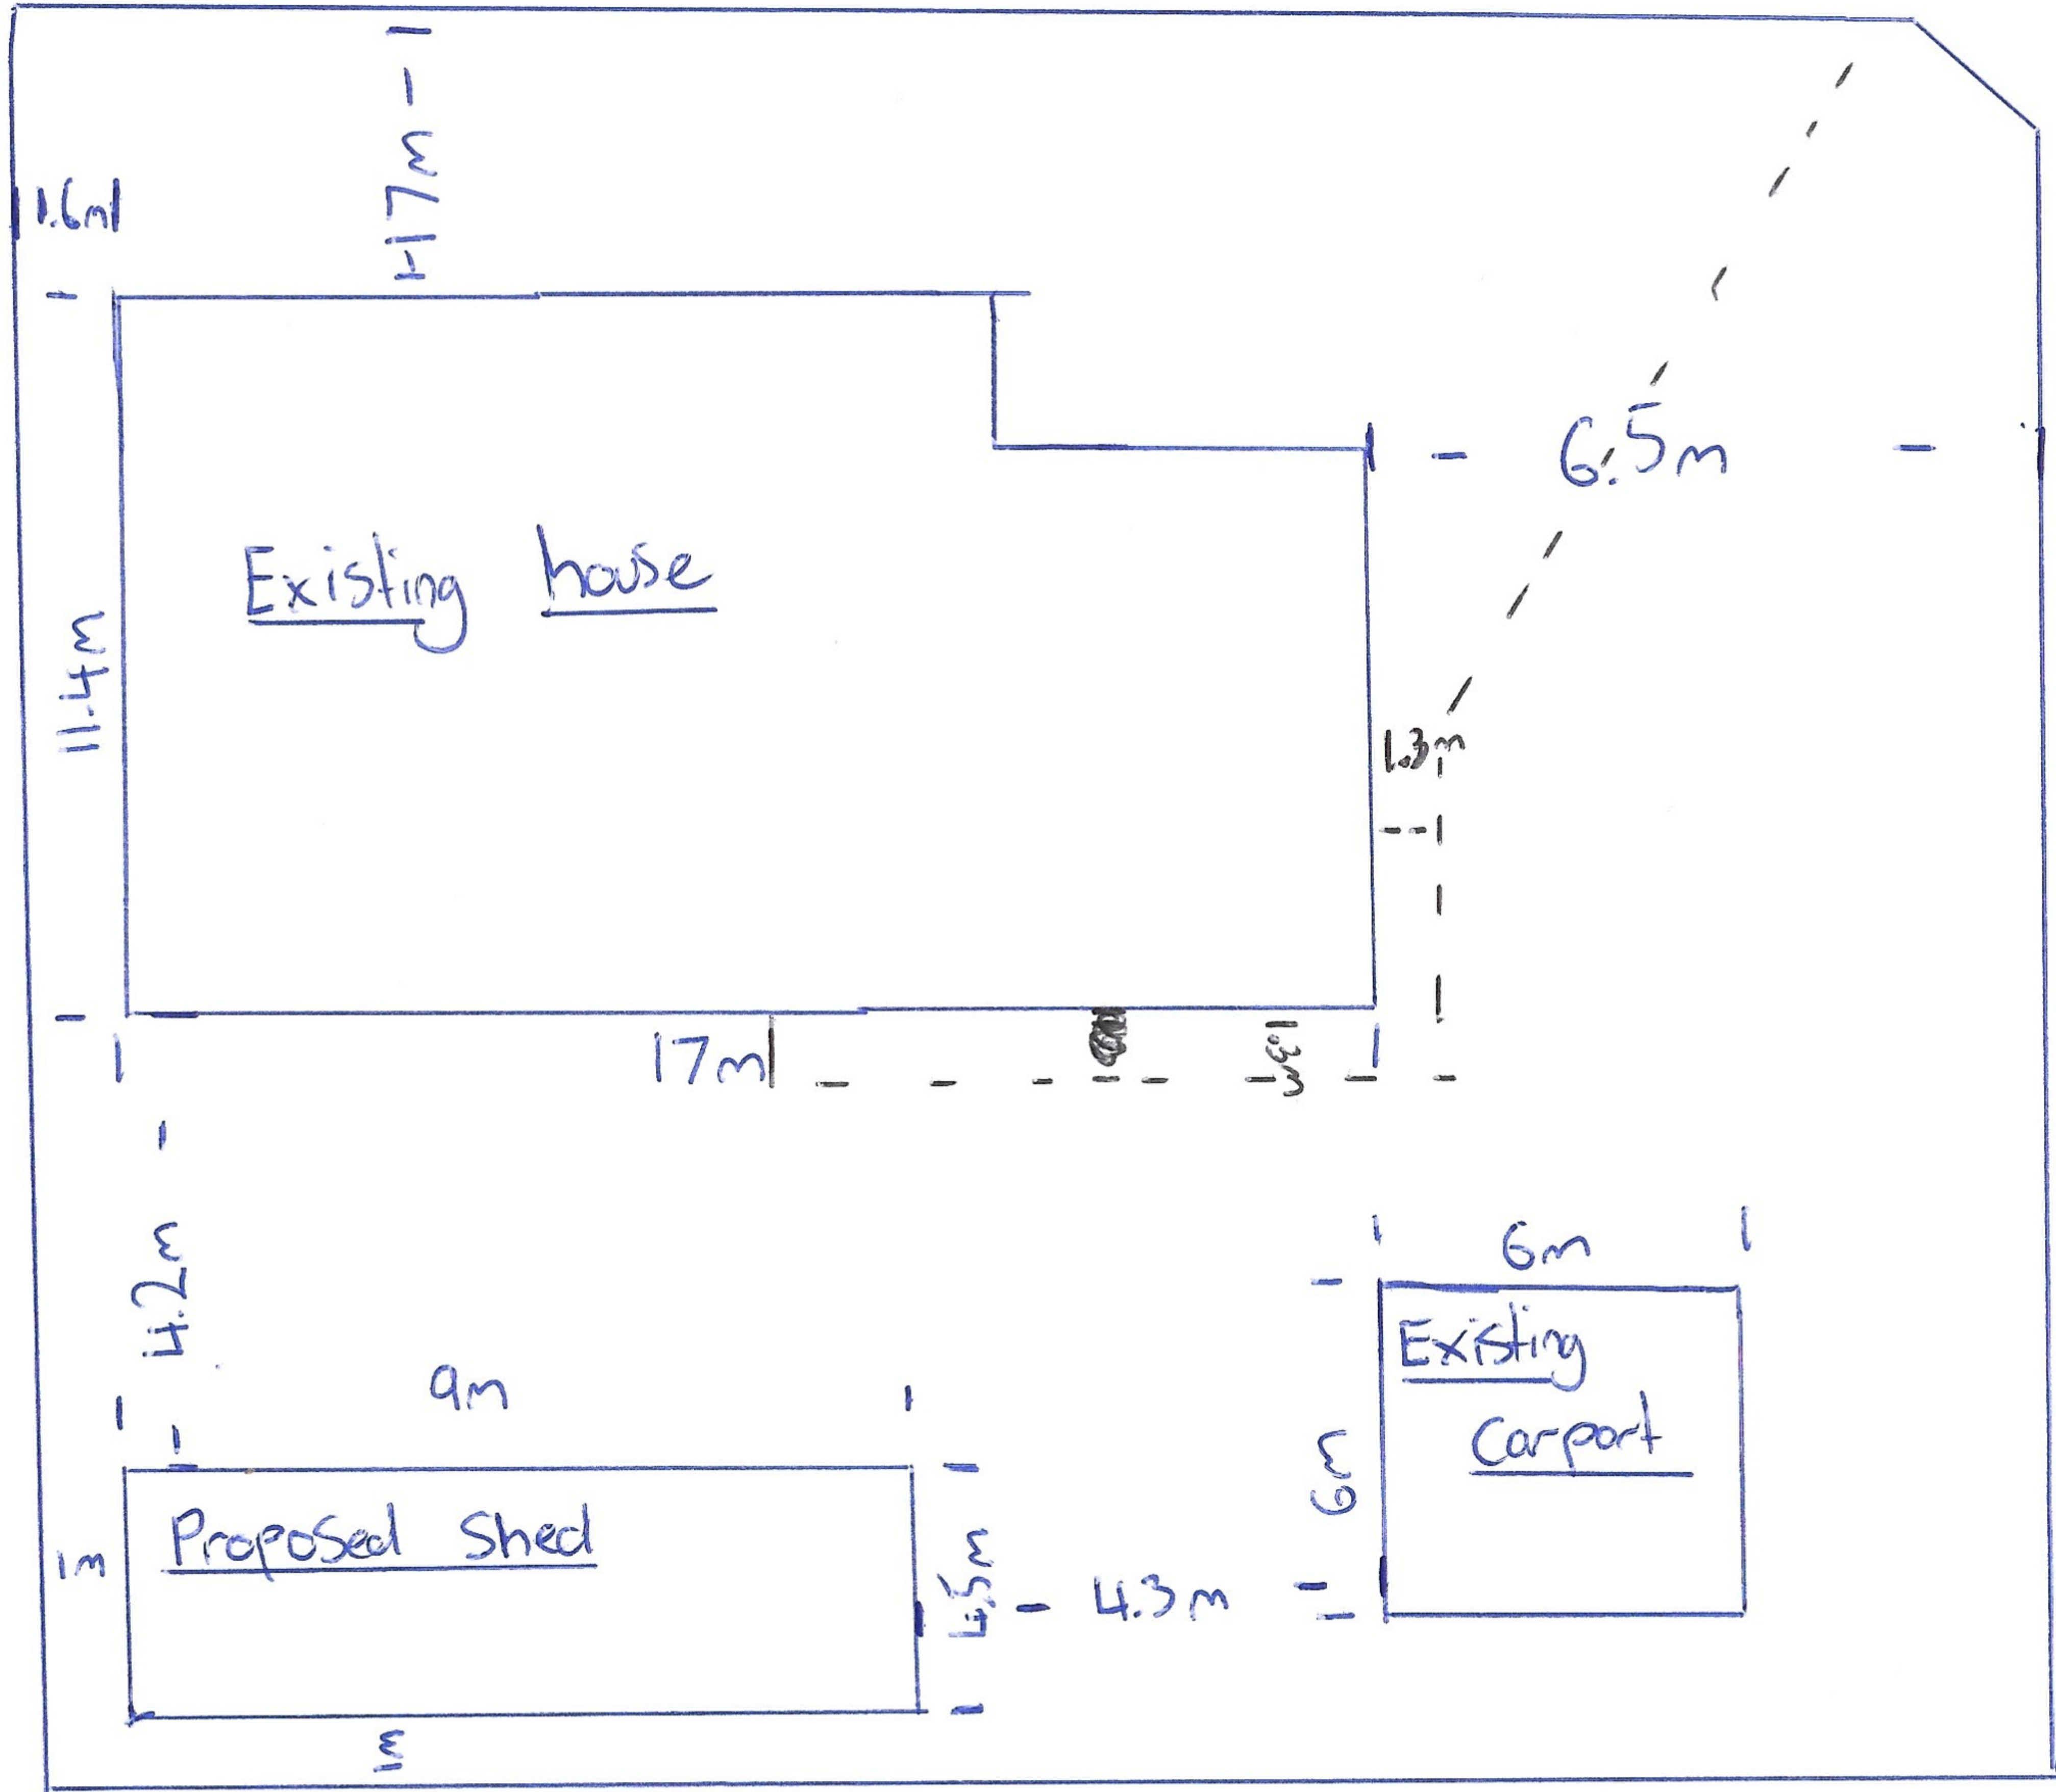

East Street

Plane ave

= Sewer

36 East Street Urala